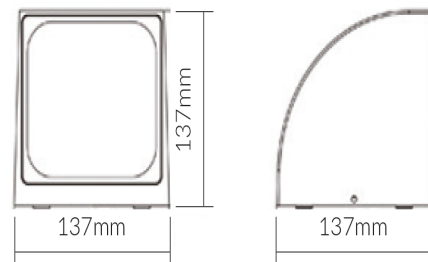

Vibe 12W LED 303 Series Cool White Black Wall Light

Product Specifications

SKU	VBLWL-303-4-40
Product Series	VBLWL-303-SERIES
Light Colour	Cool White
Wattage	12 W
IP rating	65
CRI	80
Beam Angle	93 Degrees
Length	137 mm
Width	137 mm
Height	137 mm
Lifespan	50000 Hours
Warranty	3 Years
Lamp Type	LED
Material	Die-Cast Aluminium
LED source	CREE
Weatherproof	Weatherproof
Input voltage	240 Volt AC 50HZ
Mounting type	Surface

Dimensional Drawings

Photometric information available upon request.