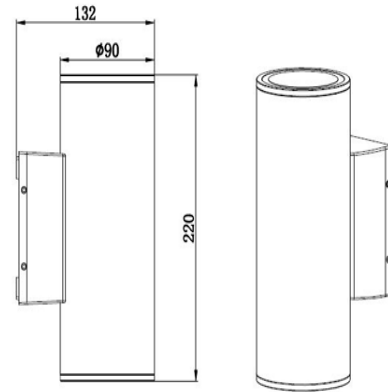

## Vibe 2x6W LED 304 Series Cool White Up/Down Black Wall Light

### Product Specifications

<b>Luminaire efficacy</b>	78 lm/W
<b>SKU</b>	VBLWL-304-4-40
<b>Product Series</b>	VBLWL-304-SERIES
<b>Light Colour</b>	Cool White
<b>Wattage</b>	12 W
<b>Lumen output</b>	932 lm
<b>IP rating</b>	65
<b>CRI</b>	80
<b>Beam Angle</b>	65 Degrees
<b>Trim colour</b>	Black
<b>Diameter</b>	90 mm
<b>Width</b>	132 mm
<b>Height</b>	220 mm
<b>Lifespan</b>	50000 Hours
<b>Warranty</b>	3 Years
<b>Shatterproof</b>	Shatterproof
<b>Lamp Type</b>	LED
<b>Material</b>	Die-Cast Aluminium
<b>LED source</b>	CREE
<b>Weatherproof</b>	Weatherproof
<b>Input voltage</b>	240 Volt AC 50HZ
<b>Wiring method</b>	Hardwire

### Dimensional Drawings

*Photometric information available upon request.*