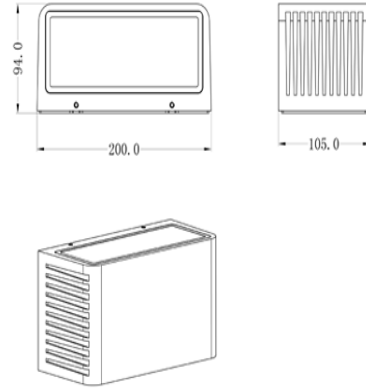

## Vibe 2x5W LED 306 Series Cool White Up/Down Black Wall Light

### Product Specifications

<b>Luminaire efficacy</b>	112 lm/W
<b>SKU</b>	VBLWL-306-4-40
<b>Product Series</b>	VBLWL-306-SERIES
<b>Light Colour</b>	Cool White
<b>Wattage</b>	10 W
<b>Lumen output</b>	1124 lm
<b>IP rating</b>	65
<b>CRI</b>	80
<b>Beam Angle</b>	360 Degrees
<b>Trim colour</b>	Black
<b>Length</b>	200 mm
<b>Width</b>	94 mm
<b>Height</b>	105 mm
<b>Lifespan</b>	50000 Hours
<b>Warranty</b>	3 Years
<b>Lamp Type</b>	LED
<b>Material</b>	Die-Cast Aluminium
<b>LED source</b>	EDISON
<b>Weatherproof</b>	Weatherproof
<b>Input voltage</b>	240 Volt AC 50HZ
<b>Mounting type</b>	Surface
<b>Wiring method</b>	Hardwire

### Dimensional Drawings

*Photometric information available upon request.*