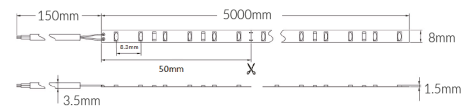

Vibe Led Strip 14.4W/M 24VDC 4000K IP20

Product Specifications

SKU	VBLST-14424CW-20
Luminaire efficacy	111 lm/W
Product Series	VBLST-24V-SERIES
EAN	9340994406794
Wattage	14 W
Lumen output	1600 lm
IP rating	20
CRI	80
Beam Angle	120 Degrees
Length	5000 mm
Width	8 mm
Lifespan	50000 Hours
Warranty	3 Years
Dimmable	Dimmable
Accessories	VBLST-CTRL-BOX and VBLST-CTRL-DIM
Lamp Type	LED
LED source	EPISTAR
Weatherproof	Non-weatherproof
Input voltage	24 Volt DC
Constant current/voltage	Constant Voltage
Wiring method	Hardwire
Working temperature	-20°C ~ 45°C

Dimensional Drawings

Photometric information available upon request.