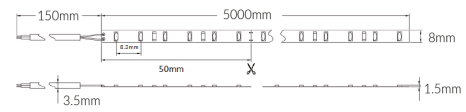

Vibe Led Strip 14.4W/M 24VDC 3000K IP20

Product Specifications

Luminaire efficacy	108 lm/W
SKU	VBLST-14424WW-20
Product Series	VBLST-24V-SERIES
EAN	9340994406787
Wattage	14 W
Lumen output	1550 lm
IP rating	20
CRI	80
Beam Angle	120 Degrees
Length	5000 mm
Width	8 mm
Lifespan	50000 Hours
Warranty	3 Years
Dimmable	Dimmable
Accessories	VBLST-CTRL-BOX and VBLST-CTRL-DIM
Lamp Type	LED
LED source	EPISTAR
Weatherproof	Non-weatherproof
Input voltage	24 Volt DC
Constant current/voltage	Constant Voltage
Wiring method	Hardwire
Working temperature	-20°C ~ 45°C

Dimensional Drawings

Photometric information available upon request.