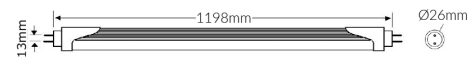

Vibe 18W Daylight LED Frosted Tube

Product Specifications

Luminaire efficacy	150 lm/W
SKU	VBLFT-345-F-65
Product Series	VBLFT-3X5-F-SERIES
EAN	9340994014913
Light Colour	Daylight
Wattage	18 W
Lumen output	2700 lm
IP rating	20
CRI	80
Beam Angle	120 Degrees
Base Type	G13
Diameter	26 mm
Length	1198 mm
Lifespan	50000 Hours
Warranty	5 Years
Shatterproof	Shatterproof
LM80	RSZ120424502-10
Dimmable	Non Dimmable
Cert of Eletr. safety	SAA132139
EMC	AS/NZS CISPR 15: 2011
Lamp Type	LED
Material	Polycarbonate
LED source	EPISTAR
Weatherproof	Non-weatherproof
Input voltage	85V-265V AC 50-60HZ
Diffuser	Frosted
Working temperature	-20°C ~ 45°C
Box Qty	25

Dimensional Drawings

Photometric information available upon request.