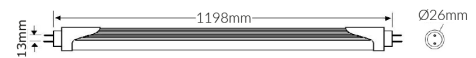

Vibe 18W Daylight LED Frosted Tube

Product Specifications

SKU	VBLFT-345-F-65
Luminaire efficacy	150 lm/W
Product Series	VBLFT-3X5-F-SERIES
EAN	9340994014913
Light Colour	Daylight
Wattage	18 W
Lumen output	2700 lm
IP rating	20
CRI	80
Beam Angle	120 Degrees
Base Type	G13
Diameter	26 mm
Length	1198 mm
Lifespan	50000 Hours
Warranty	5 Years
Cert of Electr. safety	SAA132139
Weatherproof	Non-weatherproof
Shatterproof	Shatterproof
LED source	EPISTAR
Dimmable	Non Dimmable
Diffuser	Frosted
EMC	AS/NZS CISPR 15: 2011
LM80	RSZ120424502-10
Material	Polycarbonate
Lamp Type	LED
Input voltage	85V-265V AC 50-60HZ
Working temperature	-20°C ~ 45°C
Box Qty	25

Dimensional Drawings

Photometric information available upon request.