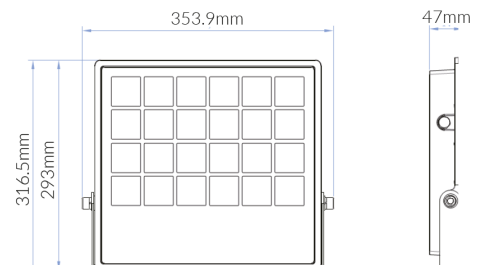

500 Series

Product Specifications

SKU	VBLFL-150W-4-40
Luminaire efficacy	95 lm/W
Product Series	VBLFL-500-SERIES
EAN	9340994017013
Light Colour	Cool White
Wattage	150 W
Lumen output	14250 lm
IP rating	66
CRI	80
Beam Angle	70 Degrees
Trim colour	Black
Length	316 mm
Width	353 mm
Height	47 mm
Lifespan	50000 Hours
Warranty	3 Years
LM80	LM80
Lamp Type	LED
Material	Powder coated die-cast aluminium
LED source	SMALITE
Weatherproof	Weatherproof
Input voltage	220V-265V AC 50hz
Wiring method	Flex & Plug
Working temperature	-30°C ~ 45°C
Box Qty	4

Dimensional Drawings

Photometric information available upon request.