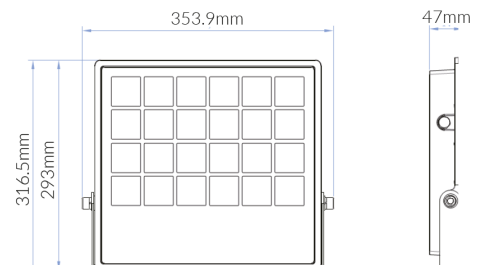

500 Series

Product Specifications

SKU	VBLFL-200W-4-40
Luminaire efficacy	95 lm/W
Product Series	VBLFL-500-SERIES
EAN	9340994017020
Light Colour	Cool White
Wattage	200 W
Lumen output	19000 lm
IP rating	66
CRI	80
Beam Angle	70 Degrees
Trim colour	Black
Length	316 mm
Width	354 mm
Height	47 mm
Lifespan	50000 Hours
Warranty	3 Years
LM80	LM80
Lamp Type	LED
Material	Powder coated die-cast aluminium
LED source	SMALITE
Weatherproof	Weatherproof
Input voltage	220V-265V AC 50hz
Wiring method	Flex & Plug
Working temperature	-30°C ~ 45°C
Box Qty	4

Dimensional Drawings

Photometric information available upon request.