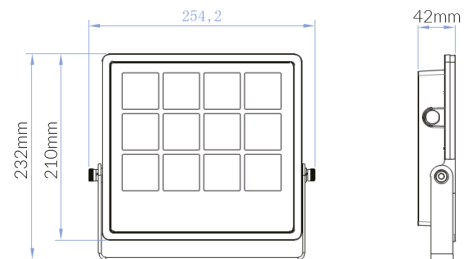

500 Series

Product Specifications

SKU	VBLFL-70W-4-40
Luminaire efficacy	95 lm/W
Product Series	VBLFL-500-SERIES
EAN	9340994016993
Light Colour	Cool White
Wattage	70 W
Lumen output	6650 lm
IP rating	66
CRI	80
Beam Angle	70 Degrees
Trim colour	Black
Length	232 mm
Width	254 mm
Height	42 mm
Lifespan	50000 Hours
Warranty	3 Years
Lamp Type	LED
Material	Powder coated die-cast aluminium
LED source	SMALITE
Weatherproof	Weatherproof
Input voltage	220V-265V AC 50hz
Wiring method	Flex & Plug
Working temperature	-30°C ~ 45°C
Box Qty	12

Dimensional Drawings

Photometric information available upon request.