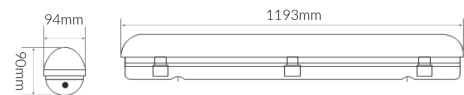

VBLWPB Series

Product Specifications

Luminaire efficacy	115 lm/W
SKU	VBLWPB-4-37W-5KMS
Product Series	VBLWPB-SERIES
EAN	9340994016870
Light Colour	Natural White
Wattage	37 W
Lumen output	4269 lm
IP rating	65
IK Rating	10
CRI	80
Beam Angle	120 Degrees
Trim colour	White
Length	1193 mm
Width	94 mm
Height	90 mm
Lifespan	50000 Hours
Warranty	5 Years
Shatterproof	Shatterproof
Lamp Type	LED
Material	Polycarbonate
LED source	SAMSUNG
Weatherproof	Weatherproof
Input voltage	24 Volt AC
Mounting type	Surface
Diffuser	Opal
Working temperature	-20°C ~ 45°C

Dimensional Drawings

Photometric information available upon request.