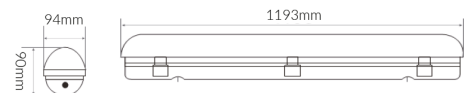

VBLWPB Series

Product Specifications

Luminaire efficacy	115 lm/W
SKU	VBLWPB-4-37W-5KMS
Product Series	VBLWPB-SERIES
EAN	9340994016870
Light Colour	Natural White
Wattage	37 W
Lumen output	4269 lm
IP rating	65
IK Rating	10
CRI	80
Beam Angle	120 Degrees
Trim colour	White
Length	1193 mm
Width	94 mm
Height	90 mm
Lifespan	50000 Hours
Warranty	5 Years
Shatterproof	Shatterproof
Lamp Type	LED
Material	Polycarbonate
LED source	SAMSUNG
Weatherproof	Weatherproof
Input voltage	24 Volt AC
Mounting type	Surface
Diffuser	Opal
Working temperature	-20°C ~ 45°C

Dimensional Drawings

Photometric information available upon request.