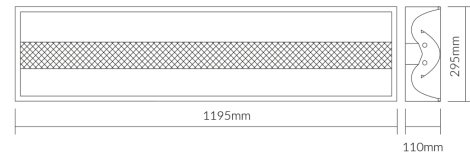

Indi 595

Product Specifications

SKU	VBFS-595-1-228E
Product Series	VBFS-595-SERIES
EAN	9340994013992
Wattage	28 W
Trim colour	White
Base Type	T5
Length	1195 mm
Width	295 mm
Height	110 mm
Accessories	Optional T5 LED Tube available on request
Lamp Type	Fluorescent
Input voltage	240 Volt AC 50HZ
Mounting type	Suspended
Wiring method	Flex & Plug

Dimensional Drawings

Photometric information available upon request.