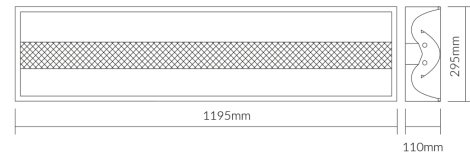

### Product Specifications

<b>SKU</b>	VBFS-595-1-228E
<b>Product Series</b>	VBFS-595-SERIES
<b>EAN</b>	9340994013992
<b>Wattage</b>	28 W
<b>Trim colour</b>	White
<b>Base Type</b>	T5
<b>Length</b>	1195 mm
<b>Width</b>	295 mm
<b>Height</b>	110 mm
<b>Accessories</b>	Optional T5 LED Tube available on request
<b>Lamp Type</b>	Fluorescent
<b>Input voltage</b>	240 Volt AC 50HZ
<b>Mounting type</b>	Suspended
<b>Wiring method</b>	Flex & Plug

### Dimensional Drawings

*Photometric information available upon request.*