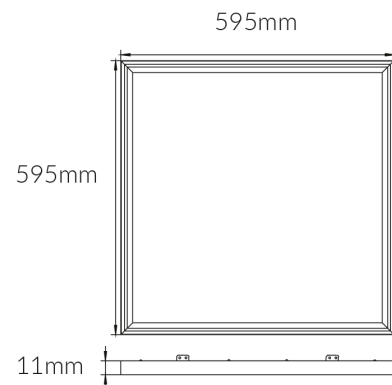

Skylite 100

Product Specifications

Luminaire efficacy	97 lm/W
SKU	VBLFP-606-1-30
Product Series	VBLFP-100-SERIES
EAN	9340994402901
Light Colour	Warm White
Wattage	36 W
Lumen output	3492 lm
IP rating	44
CRI	80
Beam Angle	120 Degrees
Trim colour	White
Length	595 mm
Width	595 mm
Height	11 mm
Lifespan	50000 Hours
Warranty	5 Years
Dimmable	Non Dimmable
Lamp Type	LED
LED source	HONGLI
Weatherproof	Weatherproof
Input voltage	220V-265V AC 50hz
Mounting type	Suspended, Surface, Recessed
Constant current/voltage	Constant Current
Diffuser	Frosted
Wiring method	Flex & Plug
Working temperature	-20°C ~ 45°C
Box Qty	4

Dimensional Drawings

Photometric information available upon request.