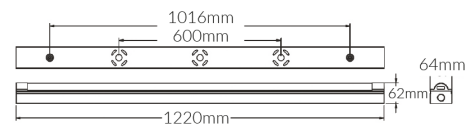

### Product Specifications

|                            |                  |
|----------------------------|------------------|
| <b>Luminaire efficacy</b>  | 100 lm/W         |
| <b>SKU</b>                 | VBLB-4-40W-4K    |
| <b>Product Series</b>      | VBLB-100-SERIES  |
| <b>EAN</b>                 | 9340994017068    |
| <b>Light Colour</b>        | Cool White       |
| <b>Wattage</b>             | 40 W             |
| <b>Lumen output</b>        | 4000 lm          |
| <b>CRI</b>                 | 80               |
| <b>Beam Angle</b>          | 110 Degrees      |
| <b>Trim colour</b>         | White            |
| <b>Length</b>              | 1220 mm          |
| <b>Width</b>               | 64 mm            |
| <b>Height</b>              | 62 mm            |
| <b>Lifespan</b>            | 40000 Hours      |
| <b>Warranty</b>            | 3 Years          |
| <b>Lamp Type</b>           | LED              |
| <b>LED source</b>          | EPISTAR          |
| <b>Input voltage</b>       | 240 Volt AC 50HZ |
| <b>Diffuser</b>            | Opal             |
| <b>Working temperature</b> | -20°C ~ 45°C     |
| <b>Box Qty</b>             | 9                |

### Dimensional Drawings

Photometric information available upon request.