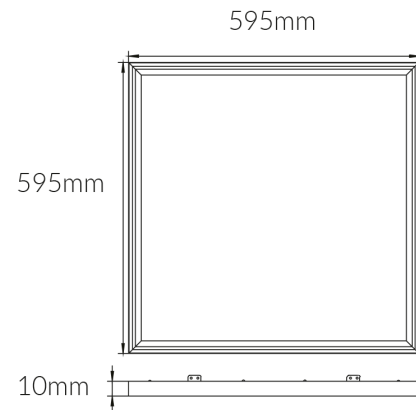

## Product Specifications

<b>Luminaire efficacy</b>	96 lm/W
<b>SKU</b>	VBLFP-606-1-5K90
<b>Product Series</b>	VBLFP-110-SERIES
<b>EAN</b>	9340994017334
<b>Light Colour</b>	Natural White
<b>Wattage</b>	40 W
<b>Lumen output</b>	3834 lm
<b>IP rating</b>	44
<b>CRI</b>	90
<b>Beam Angle</b>	100 Degrees
<b>Trim colour</b>	White
<b>Length</b>	595 mm
<b>Width</b>	595 mm
<b>Height</b>	10 mm
<b>Lifespan</b>	50000 Hours
<b>Warranty</b>	5 Years
<b>Weatherproof</b>	Weatherproof
<b>Mounting type</b>	Suspended, Surface, Recessed
<b>Wiring method</b>	Flex & Plug
<b>LED source</b>	EPISTAR
<b>Diffuser</b>	Opal
<b>Input voltage</b>	240 Volt AC 50HZ
<b>Working temperature</b>	-20°C ~ 45°C

## Dimensional Drawings

Photometric information available upon request.