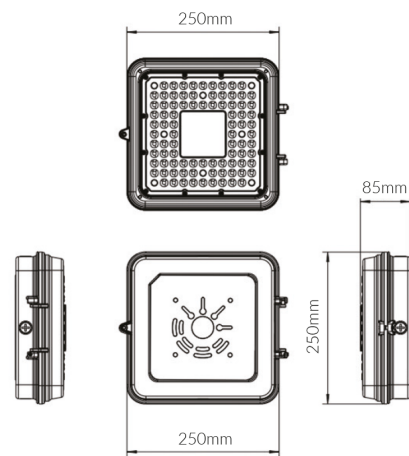

100 Series

Product Specifications

Luminaire efficacy	140 lm/W
SKU	VBLLB-040-4-50-MS
Product Series	VBLLB-100-SERIES
EAN	9340994017143
Light Colour	Natural White
Wattage	40 W
Lumen output	5600 lm
IP rating	65
CRI	70
Beam Angle	147 Degrees
Length	250 mm
Width	250 mm
Height	85 mm
Lifespan	50000 Hours
Warranty	5 Years
Shatterproof	Shatterproof
Lamp Type	LED
LED source	NICHIA
Weatherproof	Weatherproof
Input voltage	220V-265V AC 50hz
Mounting type	Surface
Wiring method	Hardwire
Working temperature	-20°C ~ 45°C

Dimensional Drawings

LM-80

Photometric information available upon request.