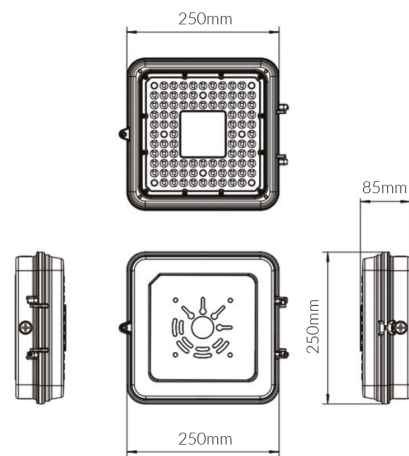

100 Series

Product Specifications

Luminaire efficacy	140 lm/W
SKU	VBLLB-060-4-50-MS
Product Series	VBLLB-100-SERIES
EAN	9340994017150
Light Colour	Natural White
Wattage	60 W
Lumen output	8400 lm
IP rating	65
CRI	70
Beam Angle	147 Degrees
Length	250 mm
Width	250 mm
Height	85 mm
Lifespan	50000 Hours
Warranty	5 Years
Shatterproof	Shatterproof
Lamp Type	LED
LED source	NICHIA
Weatherproof	Weatherproof
Input voltage	220V-265V AC 50hz
Mounting type	Surface
Wiring method	Hardwire
Working temperature	-20°C ~ 45°C

Dimensional Drawings

LM-80

Photometric information available upon request.