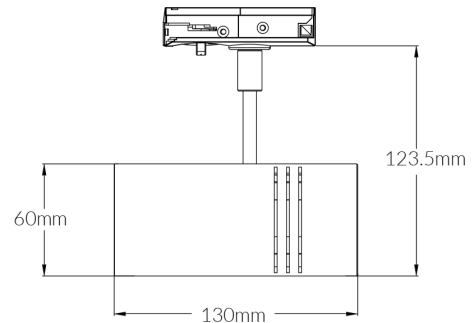

Elegant 100

Product Specifications

SKU	VBLTL-100-4-3K90
Luminaire efficacy	81 lm/W
Track type	Single Circuit
Product Series	VBLTL-100-SERIES
EAN	9340994018669
Light Colour	Warm White
Wattage	8 W
Lumen output	800 lm
IP rating	20
CRI	90
Beam Angle	50 Degrees
Trim colour	Black
Diameter	60 mm
Length	130 mm
Height	124 mm
Lifespan	50000 Hours
Warranty	5 Years
Dimmable	Non Dimmable
Accessories	Optional 20° beam angle reflector
Lamp Type	LED
Material	Aluminium
LED source	CITIZEN
Weatherproof	Non-weatherproof
Mounting type	Surface
Working temperature	-20°C ~ 50°C

Dimensional Drawings

Photometric information available upon request.