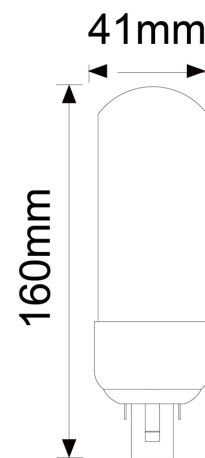

Vibe 13W PL LED G24 2Pin Lamp 3000K

Product Specifications

SKU	VBLPL-13W-3K
Luminaire efficacy	112 lm/W
Product Series	VBLPL-100-SERIES
EAN	9340994018874
Light Colour	Warm White
Wattage	13 W
Lumen output	1450 lm
CRI	80
Beam Angle	270 Degrees
Base Type	G24
Diameter	41 mm
Length	160 mm
Lifespan	40000 Hours
Warranty	2 Years
Weatherproof	Indoor use only
LED source	EPISTAR
Lamp Type	LED
Input voltage	220V-240V AC 50HZ
Working temperature	-20°C ~ 40°C

Dimensional Drawings

Photometric information available upon request.