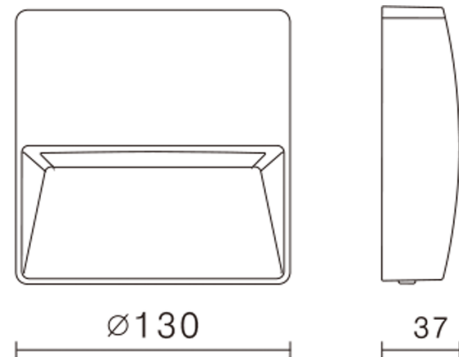

Vibe LED Square Wall Light Surface Mount 3W Black 3K

Product Specifications

Luminaire efficacy	58 lm/W
SKU	VBLWL-103-4-3K
Product Series	VBLWL-103-SERIES
EAN	9340994018515
Wattage	3 W
Lumen output	204 lm
IP rating	65
CRI	80
Beam Angle	95 Degrees
Trim colour	Black
Length	130 mm
Width	130 mm
Height	37 mm
Lifespan	50000 Hours
Warranty	3 Years
Lamp Type	LED
LED source	OSRAM
Weatherproof	Weatherproof
Input voltage	100V - 240V AC
Working temperature	-20°C ~ 40°C

Dimensional Drawings

Photometric information available upon request.