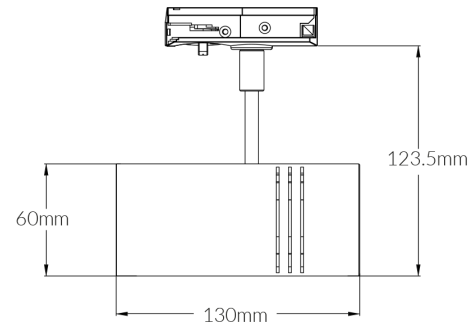

### Product Specifications

<b>SKU</b>	VBLTL-100-4-4K90
<b>Luminaire efficacy</b>	83 lm/W
<b>Track type</b>	Single Circuit
<b>Product Series</b>	VBLTL-100-SERIES
<b>EAN</b>	9340994019239
<b>Wattage</b>	8 W
<b>Lumen output</b>	850 lm
<b>IP rating</b>	20
<b>CRI</b>	90
<b>Beam Angle</b>	50 Degrees
<b>Trim colour</b>	Black
<b>Diameter</b>	60 mm
<b>Length</b>	130 mm
<b>Height</b>	124 mm
<b>Lifespan</b>	50000 Hours
<b>Warranty</b>	5 Years
<b>Dimmable</b>	Non Dimmable
<b>Lamp Type</b>	LED
<b>Material</b>	Aluminium
<b>LED source</b>	CITIZEN
<b>Weatherproof</b>	Non-weatherproof
<b>Input voltage</b>	220-240V / 50Hz
<b>Mounting type</b>	Track
<b>Working temperature</b>	-20°C ~ 50°C

### Dimensional Drawings

Photometric information available upon request.