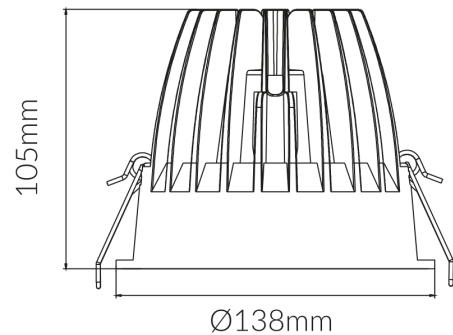

Retro 2500

Product Specifications

SKU	VBLDL-190-1-3K90
Luminaire efficacy	139 lm/W
Product Series	VBLDL-190-SERIES
EAN	9340994019246
Wattage	18 W
Lumen output	2500 lm
IP rating	54
CRI	90
Beam Angle	40 Degrees
Trim colour	White
Cut out	125 mm
Diameter	138 mm
Height	105 mm
Lifespan	50000 Hours
Warranty	5 Years
Dimmable	Non Dimmable
Lamp Type	LED
Material	Aluminium
LED source	CITIZEN
Weatherproof	Weatherproof
Input voltage	220V-240V AC 50HZ
Mounting type	Recessed
Diffuser	Clear
Wiring method	Flex & Plug or Hardwire
Working temperature	-20°C ~ 50°C

Dimensional Drawings

Cut Out: Ø125mm

Photometric information available upon request.