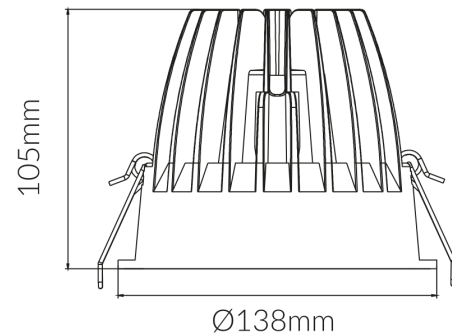

### Product Specifications

<b>SKU</b>	VBLDL-190-1-4K90
<b>Luminaire efficacy</b>	143 lm/W
<b>Product Series</b>	VBLDL-190-SERIES
<b>EAN</b>	9340994018553
<b>Light Colour</b>	Cool White
<b>Wattage</b>	18 W
<b>Lumen output</b>	2575 lm
<b>IP rating</b>	54
<b>CRI</b>	90
<b>Beam Angle</b>	40 Degrees
<b>Trim colour</b>	White
<b>Cut out</b>	125 mm
<b>Diameter</b>	138 mm
<b>Height</b>	105 mm
<b>Lifespan</b>	50000 Hours
<b>Warranty</b>	5 Years
<b>Dimmable</b>	Non Dimmable
<b>Lamp Type</b>	LED
<b>Material</b>	Aluminium
<b>LED source</b>	CITIZEN
<b>Weatherproof</b>	Weatherproof
<b>Mounting type</b>	Recessed
<b>Diffuser</b>	Clear
<b>Wiring method</b>	Flex & Plug
<b>Working temperature</b>	-20°C~ 50°C

### Dimensional Drawings

Cut Out: Ø125mm

Photometric information available upon request.