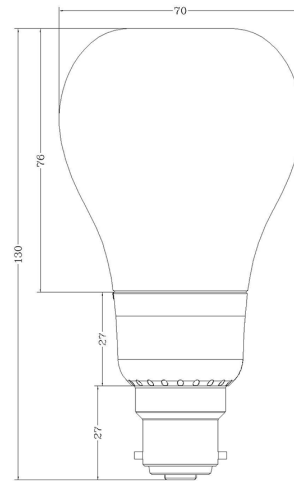

VIBE LED 11W Globe B22 5000K Dimmable

Product Specifications

Luminaire efficacy	100 lm/W
SKU	VBLG-BC-11W5KD
Product Series	VBLG-11W-SERIES
EAN	9340994021867
Wattage	11 W
Lumen output	1100 lm
IP rating	20
Beam Angle	300 Degrees
Base Type	B22
Lifespan	20000 Hours
Warranty	2 Years
Dimming	Triac Dimming
Diffuser	Frosted
Lamp Type	LED
Input voltage	220V-240V AC 50HZ
Working temperature	-20°C ~ 40°C
Box Qty	50

Dimensional Drawings

Photometric information available upon request.