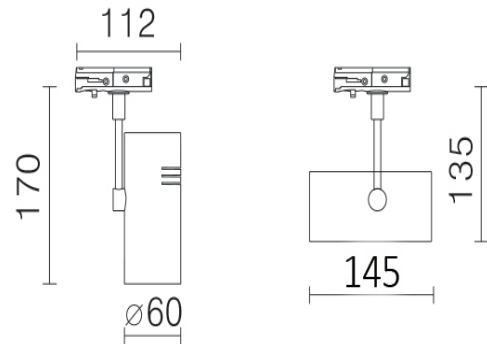

Elegant 105

Product Specifications

SKU	VBLTL-105-1-3KD90
Luminaire efficacy	111 lm/W
Track type	Single Circuit
Product Series	VBLTL-105-SERIES
EAN	9340994021195
Wattage	9 W
Lumen output	1000 lm
IP rating	20
CRI	90
Beam Angle	50 Degrees
Trim colour	White
Lifespan	50000 Hours
Warranty	5 Years
Mounting type	Track
LED source	CITIZEN
Dimming	Triac Dimming
Material	Aluminium
Lamp Type	LED
Input voltage	100V - 240V AC
Working temperature	-20°C ~ 50°C

Dimensional Drawings

Photometric information available upon request.