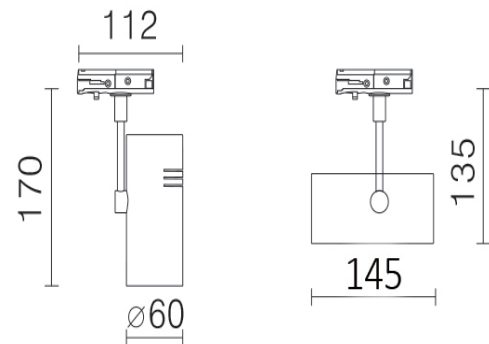

### Product Specifications

<b>SKU</b>	VBLTL-105-1-4KD90
<b>Luminaire efficacy</b>	111 lm/W
<b>Track type</b>	Single Circuit
<b>Product Series</b>	VBLTL-105-SERIES
<b>EAN</b>	9340994021201
<b>Wattage</b>	9 W
<b>Lumen output</b>	1000 lm
<b>IP rating</b>	20
<b>CRI</b>	90
<b>Beam Angle</b>	50 Degrees
<b>Trim colour</b>	White
<b>Lifespan</b>	50000 Hours
<b>Warranty</b>	5 Years
<b>Mounting type</b>	Track
<b>LED source</b>	CITIZEN
<b>Dimming</b>	Triac Dimming
<b>Material</b>	Aluminium
<b>Lamp Type</b>	LED
<b>Input voltage</b>	100V - 240V AC
<b>Working temperature</b>	-20°C ~ 50°C

### Dimensional Drawings

Photometric information available upon request.