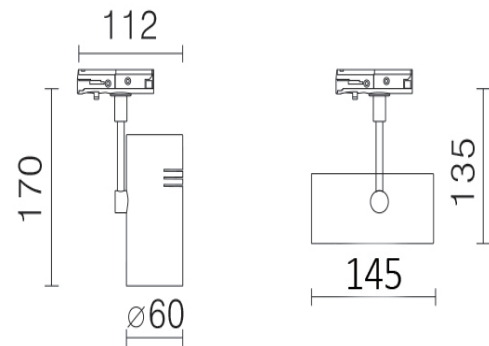

### Product Specifications

<b>SKU</b>	VBLTL-105-4-3KD90
<b>Luminaire efficacy</b>	111 lm/W
<b>Track type</b>	Single Circuit
<b>Product Series</b>	VBLTL-105-SERIES
<b>EAN</b>	9340994021218
<b>Wattage</b>	9 W
<b>Lumen output</b>	1000 lm
<b>IP rating</b>	20
<b>CRI</b>	90
<b>Beam Angle</b>	50 Degrees
<b>Trim colour</b>	Black
<b>Lifespan</b>	50000 Hours
<b>Warranty</b>	5 Years
<b>Mounting type</b>	Track
<b>LED source</b>	CITIZEN
<b>Dimming</b>	Triac Dimming
<b>Lamp Type</b>	LED
<b>Input voltage</b>	100V - 240V AC
<b>Working temperature</b>	-20°C ~ 50°C

### Dimensional Drawings

Photometric information available upon request.