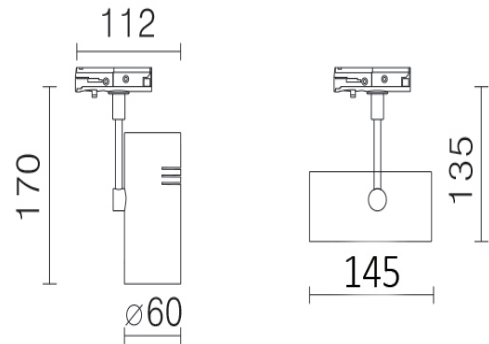

### Product Specifications

<b>SKU</b>	VBLTL-105-4-4KD90
<b>Luminaire efficacy</b>	111 lm/W
<b>Track type</b>	Single Circuit
<b>Product Series</b>	VBLTL-105-SERIES
<b>EAN</b>	9340994021225
<b>Wattage</b>	9 W
<b>Lumen output</b>	1000 lm
<b>IP rating</b>	20
<b>CRI</b>	90
<b>Beam Angle</b>	50 Degrees
<b>Trim colour</b>	Black
<b>Lifespan</b>	50000 Hours
<b>Warranty</b>	5 Years
<b>Mounting type</b>	Track
<b>LED source</b>	CITIZEN
<b>Dimming</b>	Triac Dimming
<b>Lamp Type</b>	LED
<b>Input voltage</b>	100V - 240V AC
<b>Working temperature</b>	-20°C ~ 50°C

### Dimensional Drawings

Photometric information available upon request.