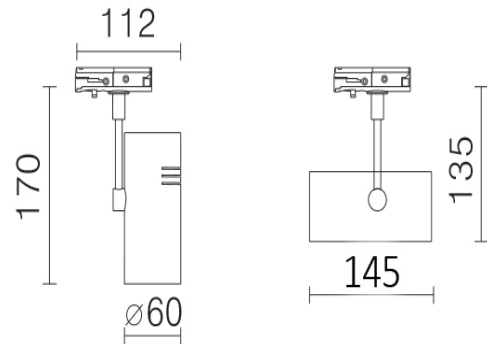

Elegant 105

Product Specifications

SKU	VBLTL-105-4-4KD90
Luminaire efficacy	111 lm/W
Track type	Single Circuit
Product Series	VBLTL-105-SERIES
EAN	9340994021225
Wattage	9 W
Lumen output	1000 lm
IP rating	20
CRI	90
Beam Angle	50 Degrees
Trim colour	Black
Lifespan	50000 Hours
Warranty	5 Years
Mounting type	Track
LED source	CITIZEN
Dimming	Triac Dimming
Lamp Type	LED
Input voltage	100V - 240V AC
Working temperature	-20°C ~ 50°C

Dimensional Drawings

Photometric information available upon request.