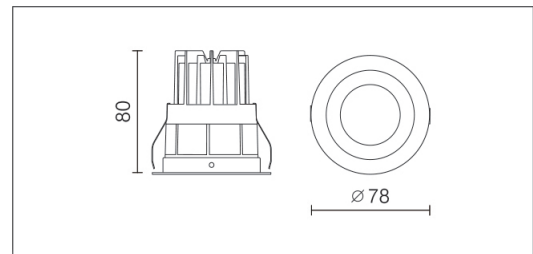

### Product Specifications

<b>Luminaire efficacy</b>	115 lm/W
<b>SKU</b>	VBLDL-372-1-30
<b>Product Series</b>	VBLDL-370-SERIES
<b>EAN</b>	9340994020921
<b>Wattage</b>	9 W
<b>Lumen output</b>	1500 lm
<b>IP rating</b>	44
<b>CRI</b>	80
<b>Beam Angle</b>	40 Degrees
<b>Trim colour</b>	White
<b>Cut out</b>	68 mm
<b>Lifespan</b>	50000 Hours
<b>Warranty</b>	3 Years
<b>Mounting type</b>	Recessed
<b>Dimming</b>	Triac Dimming
<b>Lamp Type</b>	LED
<b>Input voltage</b>	240 Volt AC 50HZ
<b>Working temperature</b>	-20°C ~ 45°C

### Dimensional Drawings

Photometric information available upon request.