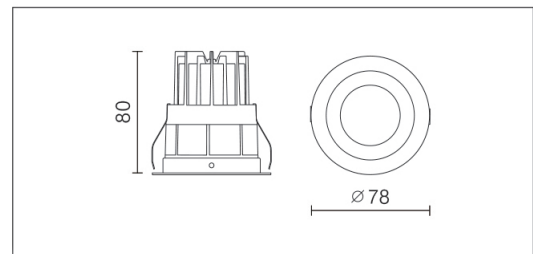

### Product Specifications

<b>Luminaire efficacy</b>	115 lm/W
<b>SKU</b>	VBLDL-372-4-30
<b>Product Series</b>	VBLDL-370-SERIES
<b>EAN</b>	9340994021805
<b>Wattage</b>	13 W
<b>Lumen output</b>	1500 lm
<b>IP rating</b>	44
<b>CRI</b>	80
<b>Beam Angle</b>	40 Degrees
<b>Trim colour</b>	Black
<b>Cut out</b>	68 mm
<b>Lifespan</b>	50000 Hours
<b>Warranty</b>	3 Years
<b>Mounting type</b>	Recessed
<b>Dimming</b>	Triac Dimming
<b>Lamp Type</b>	LED
<b>Input voltage</b>	24 Volt AC
<b>Working temperature</b>	-20°C ~ 45°C

### Dimensional Drawings

*Photometric information available upon request.*