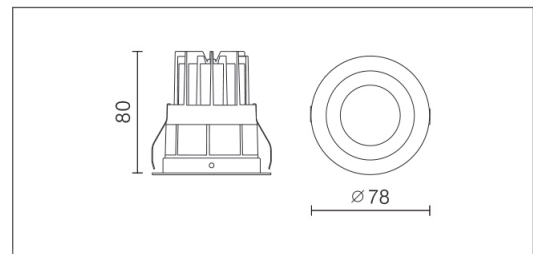

370 Series Downlight

Product Specifications

Luminaire efficacy	115 lm/W
SKU	VBLDL-372-4-30
Product Series	VBLDL-370-SERIES
EAN	9340994021805
Wattage	13 W
Lumen output	1035 lm
IP rating	44
CRI	80
Beam Angle	40 Degrees
Trim colour	Black
Cut out	68 mm
Lifespan	50000 Hours
Warranty	3 Years
Dimming	Triac Dimming
Lamp Type	LED
Input voltage	24 Volt AC
Mounting type	Recessed
Working temperature	-20°C ~ 45°C

Dimensional Drawings

Photometric information available upon request.