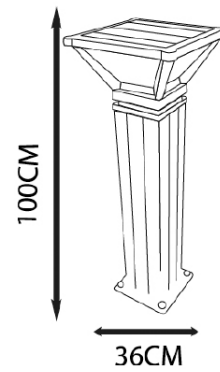

006 Series

Product Specifications

SKU	VBLBOS-006-4-CCT
Luminaire efficacy	120 lm/W
Product Series	VBLBOS-006-SERIES
EAN	9340994022222
Wattage	4 W
Lumen output	480 lm
IP rating	65
CRI	80
Beam Angle	270 Degrees
Trim colour	Black
Lifespan	50000 Hours
Warranty	5 Years
Accessories	Battery type: LiFePo4
Lamp Type	LED / Solar
Material	Die Cast Aluminium
Working temperature	-15°C ~ +65°C

Dimensional Drawings

Photometric information available upon request.