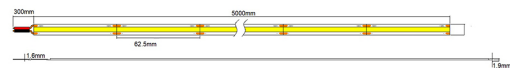

### Product Specifications

<b>SKU</b>	VBLST-096CW-COB20
<b>Luminaire efficacy</b>	80 lm/W
<b>Product Series</b>	VBLST-24V-SERIES
<b>EAN</b>	9340994023052
<b>Wattage</b>	10 W
<b>Lumen output</b>	770 lm
<b>IP rating</b>	20
<b>CRI</b>	90
<b>Beam Angle</b>	180 Degrees
<b>Diameter</b>	5000 mm
<b>Lifespan</b>	50000 Hours
<b>Warranty</b>	3 Years
<b>Dimming</b>	PWM
<b>Lamp Type</b>	LED
<b>LED source</b>	SMD
<b>Input voltage</b>	24 Volt DC
<b>Constant current/voltage</b>	Constant Voltage
<b>Wiring method</b>	Fly Leads
<b>Working temperature</b>	-20 to 45 degrees

### Dimensional Drawings

Photometric information available upon request.