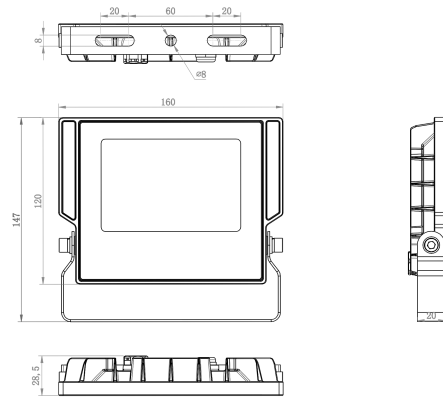

LED FLOODLIGHT 30W 4000K WITH 0.6M CABLE IP65

Product Specifications

SKU	VBLFL-30W-4-CW
Luminaire efficacy	100 lm/W
Product Series	VBLFL-200-SERIES
EAN	9340994025278
Wattage	30 W
Lumen output	3000 lm
IP rating	66
IK Rating	8
CRI	70
Beam Angle	110 Degrees
Trim colour	Black
Lifespan	50000 Hours
Warranty	2 Years
Lamp Type	LED
LED source	SMD
Input voltage	220V-240V AC 50HZ
Mounting type	Surface
Wiring method	Hardwire
Working temperature	-30 ~ 45 degrees

Dimensional Drawings

Photometric information available upon request.