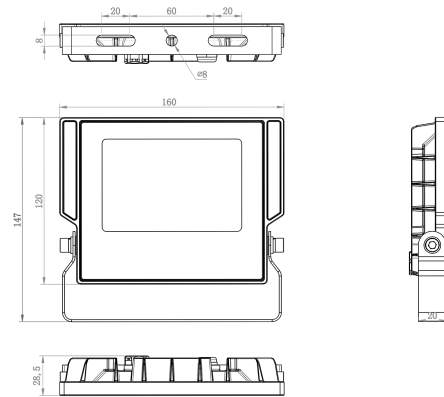

LED FLOODLIGHT 30W 4000K WITH 0.6M CABLE IP65

Product Specifications

SKU	VBLFL-30W-4-CW
Luminaire efficacy	100 lm/W
Product Series	VBLFL-200-SERIES
EAN	9340994025278
Wattage	30 W
Lumen output	3000 lm
IP rating	66
IK Rating	8
CRI	70
Beam Angle	110 Degrees
Trim colour	Black
Lifespan	50000 Hours
Warranty	2 Years
Mounting type	Surface
Wiring method	Hardwire
LED source	SMD
Lamp Type	LED
Input voltage	220V-240V AC 50HZ
Working temperature	-30 ~ 45 degrees

Dimensional Drawings

Photometric information available upon request.